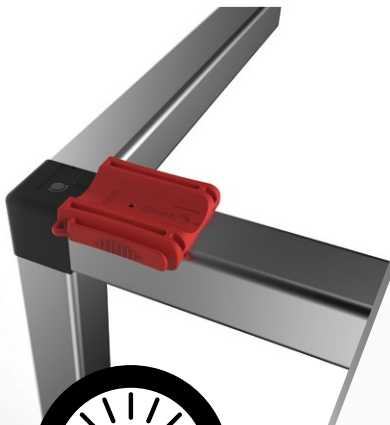

Easy Frameworks in just 1-2-3!

1. MARK IT