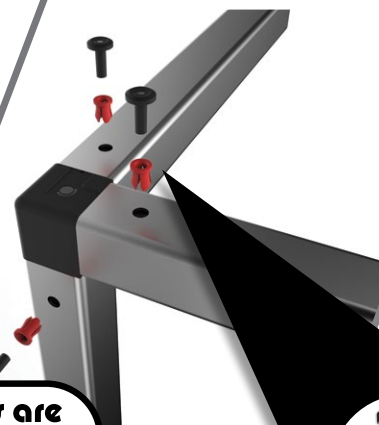

WHY WELD IT?

CONNECT-IT

www.connect-it.za.com

GO ONLINE...

- FREE Plan drawing downloads
- GREAT Ideas to get you thinking
- SHOP Online with free delivery*

Easy Frameworks in just 1-2-3!

1. MARK IT

2. DRILL IT

3. LOCK IT

Unbeatable Savings!

CONNECT-IT

WELDING

TIME	At least 10x quicker
ENERGY	No power required
EQUIPMENT	Basic equipment required
LABOUR	Unskilled labour is 4x cheaper
TRANSPORT	Flat packable, 3x smaller volume
TOUGHNESS	Consistent, reliable strength
MONEY	SAVE at least 50% COSTS

- Powder coated
- High tensile steel
- Pre-cut packs of 4 x 2m lengths = 8m total
- Available in 19mm, 25mm and 38mm profiles

Did you know?

Each connector range is tested to make sure it's made tough and ready for everyday use.

5 Way Connector

38mm	ORDER ▶ 38SQ-5-90	25	R790	Only R31.60 ea.
-------------	-------------------	----	-------------	-----------------

NEW! 38mm Adjustable Connectors

2 Way	ORDER ▶ 38SQ-2-Adj	1	R27.95	Only R27.95 ea.
3 Way	ORDER ▶ 38SQ-3-Adj	1	R35.95	Only R35.95 ea.
4 Way	ORDER ▶ 38SQ-4-Adj	1	R45.95	Only R45.95 ea.