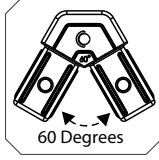

60 Degree Connector

19mm	ORDER ▶ 19SQ-2-60	100	R690	Only R6.90 ea.