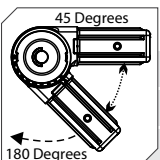

- Powder coated
- High tensile steel
- Pre-cut packs of 4 x 2m lengths = 8m total
- Available in 19mm, 25mm and 38mm profiles

Did you know?

Each connector range is tested to make sure it's made tough and ready for everyday use.

The safe load per connector is:

- 19mm - 400kg
- 25mm - 600kg
- 38mm - 1,200kg
- 50mm - 2,400kg *Coming Soon!

Square steel tubing 2m lengths

19mm	ORDER ▶ 19SQ-Steel	4	R238	Only R59.50 ea.
25mm	ORDER ▶ 25SQ-Steel	4	R278	Only R69.50 ea.
38mm	ORDER ▶ 38SQ-Steel	4	R438	Only R109.50 ea.