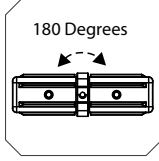

End Cap

19mm	ORDER ▶ 19SQ-End	200	R220	Only R1.10 ea.
25mm	ORDER ▶ 25SQ-End	200	R310	Only R1.55 ea.
38mm	ORDER ▶ 38SQ-End	200	R490	Only R2.45 ea.

Brace Connector

19mm	ORDER ▶ 19SQ-Brace	100	R440	Only R4.40 ea.
25mm	ORDER ▶ 25SQ-Brace	100	R690	Only R6.90 ea.
38mm	ORDER ▶ 38SQ-Brace	100	R1390	Only R13.90 ea.

Corner Piece Connector

19mm	ORDER ▶ 19SQ-2-90	100	R610	Only R6.10 ea.
25mm	ORDER ▶ 25SQ-2-90	100	R870	Only R8.70 ea.
38mm	ORDER ▶ 38SQ-2-90	100	R1750	Only R17.50 ea.

3 Way Connector

19mm	ORDER ▶ 19SQ-3-90	50	R390	Only R7.80 ea.
25mm	ORDER ▶ 25SQ-3-90	50	R650	Only R13.00 ea.
38mm	ORDER ▶ 38SQ-3-90	50	R1140	Only R22.80 ea.

4 Way Connector

19mm	ORDER ▶ 19SQ-4-90	25	R240	Only R9.60 ea.
25mm	ORDER ▶ 25SQ-4-90	25	R440	Only R17.60 ea.
38mm	ORDER ▶ 38SQ-4-90	25	R660	Only R26.40 ea.

Straight Connector

25mm	ORDER ▶ 25SQ-Str	100	R870	Only R8.70 ea.
38mm	ORDER ▶ 38SQ-Str	100	R1750	Only R17.50 ea.