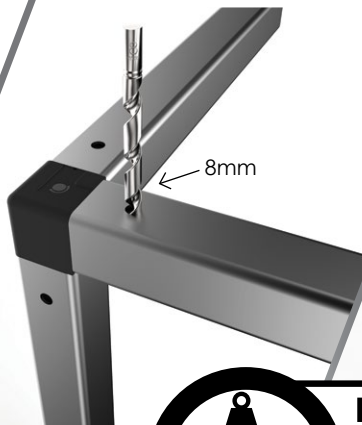

WHY WELD IT?

CONNECT-IT

www.connect-it.za.com

GO ONLINE...

- FREE Plan drawing downloads
- GREAT Ideas to get you thinking
- SHOP Online with free delivery*

Easy Frameworks in just 1-2-3!

1. MARK IT

2. DRILL IT

3. LOCK IT

Unbeatable Savings!

CONNECT-IT

WELDING

TIME	At least 10x quicker
ENERGY	No power required
EQUIPMENT	Basic equipment required
LABOUR	Unskilled labour is 4x cheaper
TRANSPORT	Flat packable, 3x smaller volume
TOUGHNESS	Consistent, reliable strength
MONEY	SAVE at least 50% COSTS

TIME	Tedious and time consuming
ENERGY	Tremendous power required
EQUIPMENT	Expensive equipment & supplies
LABOUR	Skilled labour required
TRANSPORT	Transported fully assembled
TOUGHNESS	Inconsistent welding joints
MONEY	Costly frameworks

if you can imagine it ... you can build it!