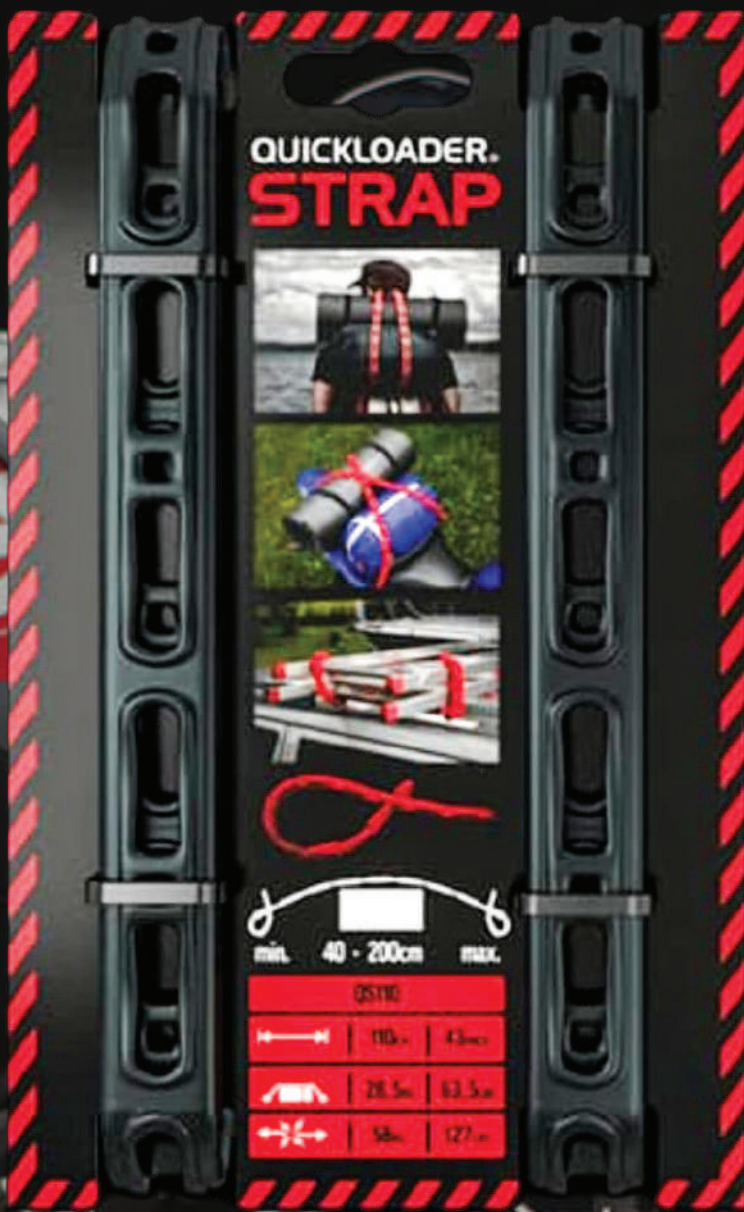

QUICKLOADER®
SECURE WITH CONFIDENCE

LIGHT DUTY
CAMBUCKLE
Z-LOCK HYBRID

NOW AVAILABLE IN STORE AT STEEL PIPES & FITTINGS!

LIGHT DUTY
CAMBUCKLE
Z-LOCK HYBRID

NOW AVAILABLE IN STORE AT STEEL PIPES & FITTINGS!

**STEEL PIPES
& FITTINGS**

QUICKLOADER[®]
SECURE WITH CONFIDENCE

LIGHT DUTY

ACCESSORY ANCHOR

NOW AVAILABLE IN STORE AT STEEL PIPES & FITTINGS!

MEDIUM DUTY
RETRACTABLE
THE ULTIMATE TIE DOWN

NOW AVAILABLE IN STORE AT STEEL PIPES & FITTINGS!