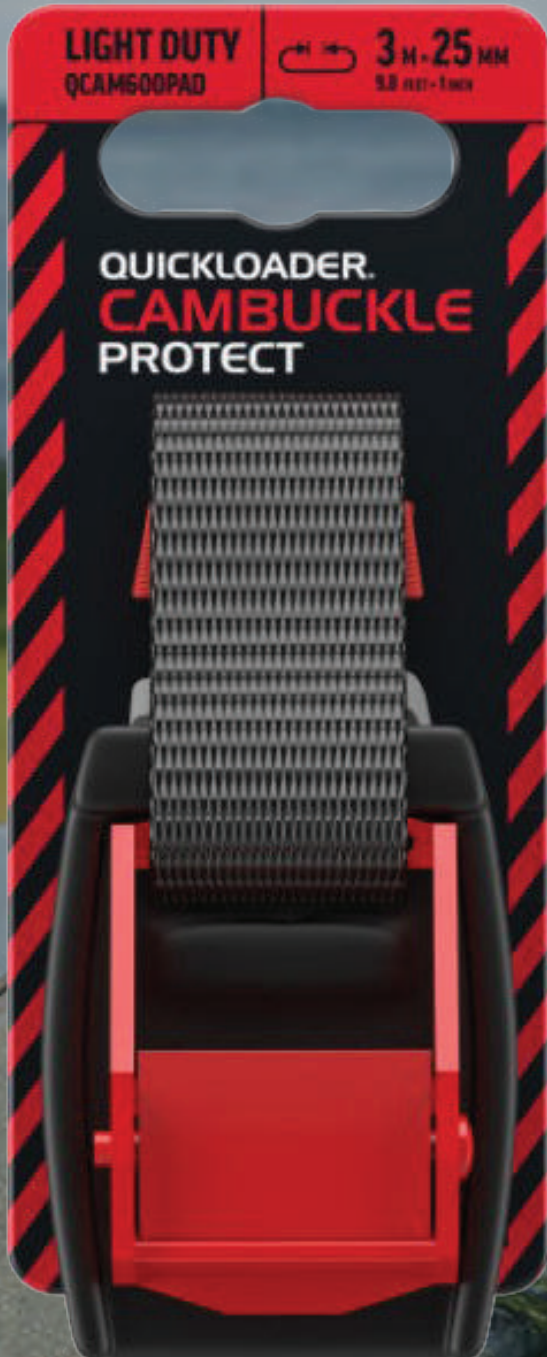

LIGHT DUTY

PROFESSIONAL
QUICKWING TIEDOWN

NOW AVAILABLE IN STORE AT STEEL PIPES & FITTINGS!

**STEEL PIPES
& FITTINGS**

QUICKLOADER[®]
SECURE WITH CONFIDENCE

LIGHT DUTY
**CAMBUCKLE
PROTECT**

NOW AVAILABLE IN STORE AT STEEL PIPES & FITTINGS!