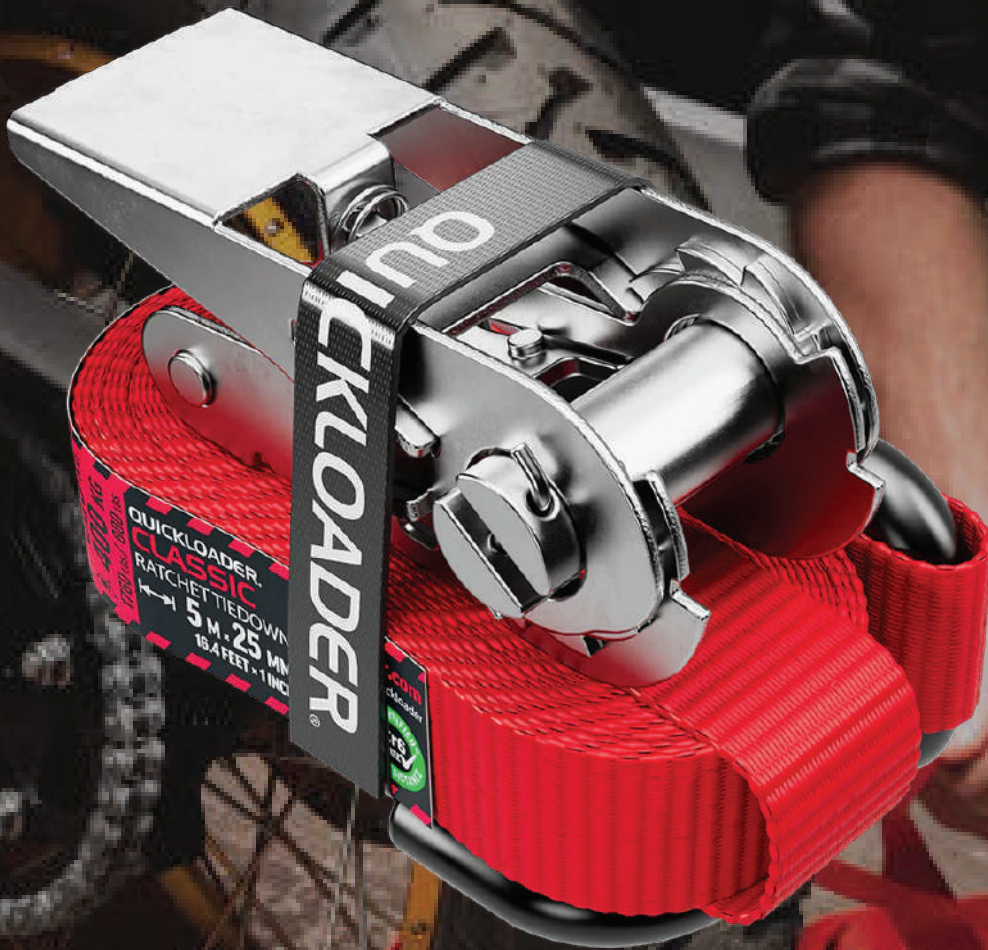

**STEEL PIPES
& FITTINGS**

QUICKLOADER®
SECURE WITH CONFIDENCE

LIGHT DUTY

CAMBUCKLE

2.5M X 25MM 500KG

NOW AVAILABLE IN STORE AT STEEL PIPES & FITTINGS!