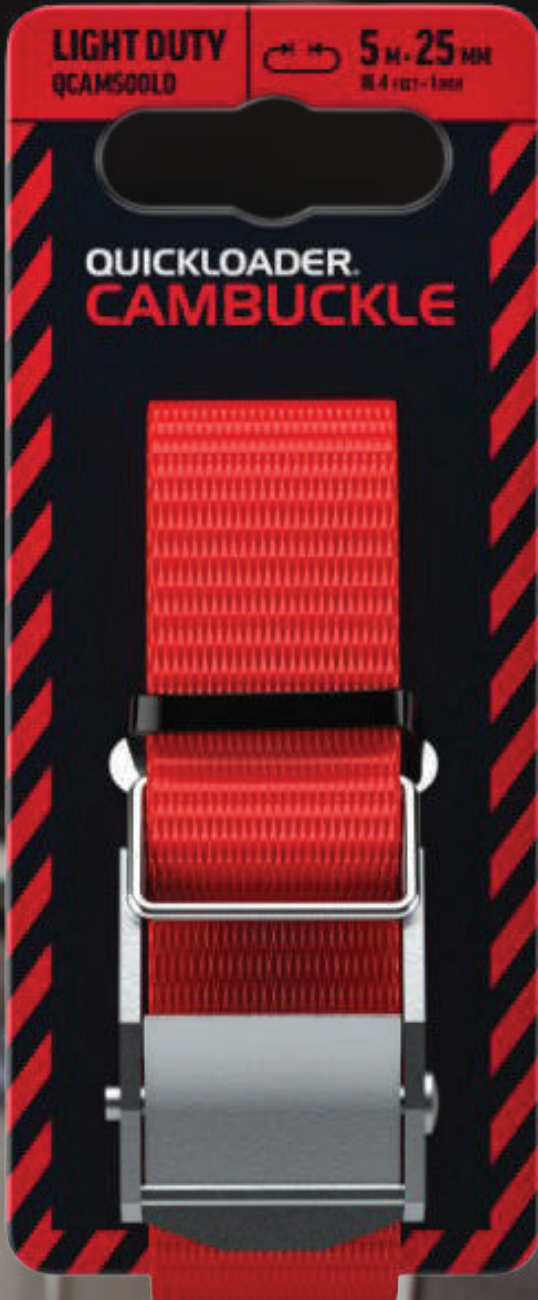

ULTRA LIGHT DUTY
BUNGEE
80CM / 31.5" GRIP

NOW AVAILABLE IN STORE AT STEEL PIPES & FITTINGS!

ULTRA LIGHT DUTY
BUNGEE
80CM CARABINER GRIP

NOW AVAILABLE IN STORE AT STEEL PIPES & FITTINGS!

**STEEL PIPES
& FITTINGS**

QUICKLOADER[®]
SECURE WITH CONFIDENCE

LIGHT DUTY

CAMBUCKLE

2.5M X 20MM 300KG

NOW AVAILABLE IN STORE AT STEEL PIPES & FITTINGS!

LIGHT DUTY
CAMBUCKLE
Z-LOCK

NOW AVAILABLE IN STORE AT STEEL PIPES & FITTINGS!

LIGHT DUTY
CAMBUCKLE
Z-LOCK S-HOOK