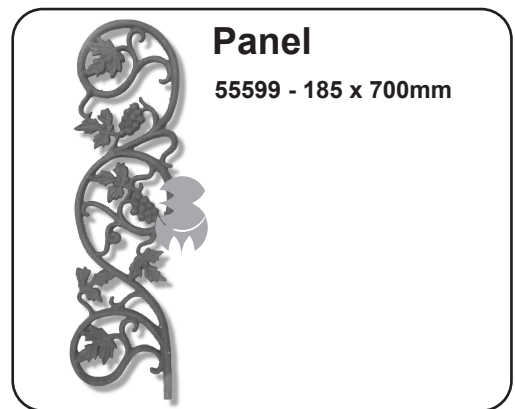

Iron Casting: Group 5 - Balustrade Panels

Iron Casting: Group 5 - Balustrade Panels

Iron Casting: Group 5 - Balustrade Panels

Panel
55548 - 260 x 570mm

Panel
55553 - 145 x 690mm

Panel
55554 - 315 x 700mm

Panel
55559 - 185 x 720mm

Panel Single Sided

55561 - 550 x 550mm
55561S - 450 x 450mm

Baluster
55507 - 120 x 735

Divider
55581 - 275 x 410

Baluster
55547 - 480 x 715mm

Iron Casting: Group 5 - Balustrade Panels

Baluster

55565 - 365 x 730mm