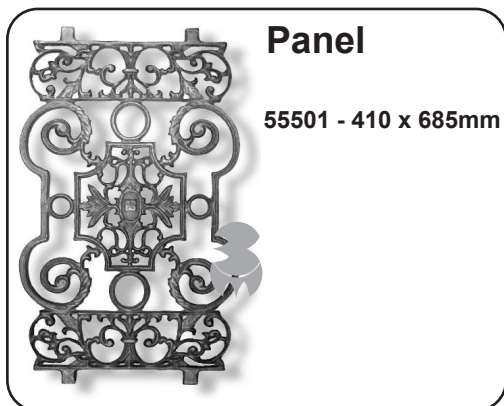

Iron Casting: Group 5 - Balustrade Panels

Iron Casting: Group 5 - Balustrade Panels

Iron Casting: Group 5 - Balustrade Panels

Panel
55548 - 260 x 570mm

Panel
55553 - 145 x 690mm

Panel
55554 - 315 x 700mm

Panel
55559 - 185 x 720mm

Panel Single Sided

55561 - 550 x 550mm
55561S - 450 x 450mm

Baluster
55507 - 120 x 735

Divider
55581 - 275 x 410

Baluster
55547 - 480 x 715mm

Iron Casting: Group 5 - Balustrade Panels

Baluster

55565 - 365 x 730mm