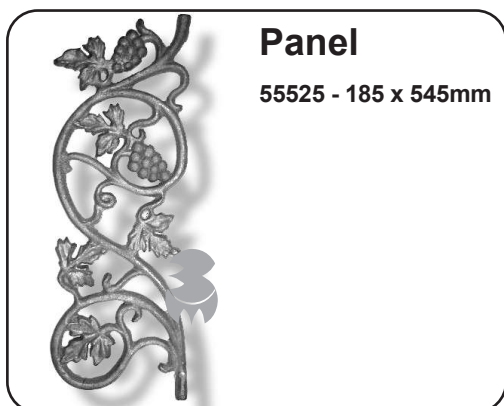

Iron Casting: Group 5 - Balustrade Panels

Iron Casting: Group 5 - Balustrade Panels

Iron Casting: Group 5 - Balustrade Panels

Panel
55548 - 260 x 570mm

Panel
55553 - 145 x 690mm

Panel
55554 - 315 x 700mm

Panel
55559 - 185 x 720mm