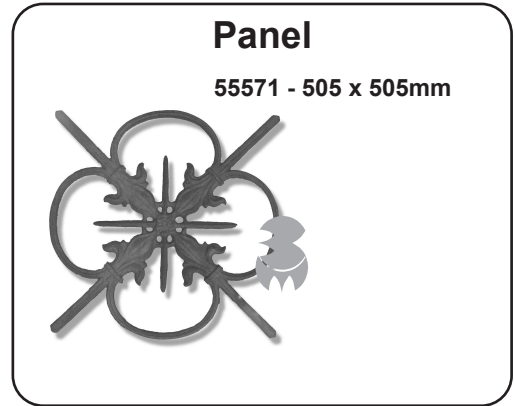

Iron Casting: Group 5 - Balustrade Panels

Iron Casting: Group 5 - Balustrade Panels

Iron Casting: Group 5 - Balustrade Panels

Panel
55548 - 260 x 570mm

Panel
55553 - 145 x 690mm

Panel
55554 - 315 x 700mm

Panel
55559 - 185 x 720mm

Panel Single Sided

55561 - 550 x 550mm
55561S - 450 x 450mm

Baluster
55507 - 120 x 735

Divider
55581 - 275 x 410

Baluster
55547 - 480 x 715mm

Iron Casting: Group 5 - Balustrade Panels

Baluster

55565 - 365 x 730mm