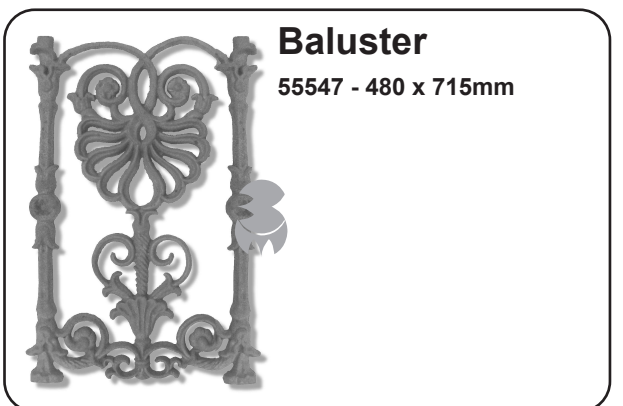

Iron Casting: Group 5 - Balustrade Panels

Iron Casting: Group 5 - Balustrade Panels

Iron Casting: Group 5 - Balustrade Panels

Panel
55548 - 260 x 570mm

Panel
55553 - 145 x 690mm

Panel
55554 - 315 x 700mm

Panel
55559 - 185 x 720mm

Panel Single Sided

55561 - 550 x 550mm
55561S - 450 x 450mm

Baluster
55507 - 120 x 735

Divider
55581 - 275 x 410

Baluster
55547 - 480 x 715mm

Iron Casting: Group 5 - Balustrade Panels

Baluster

55565 - 365 x 730mm

Picket

55510 - 200 x 290mm

Crest

51403 - 100 x 455mm

Crest

51404 - 60 x 485mm

Finial

55604 - 205 x 265mm