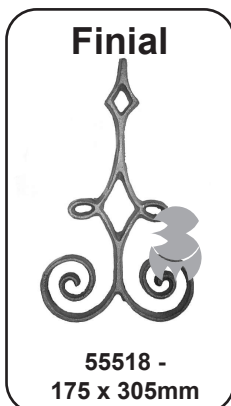

Iron Casting: Group 5 - Balustrade Panels

Iron Casting: Group 5 - Balustrade Panels

Iron Casting: Group 5 - Balustrade Panels

Panel
55548 - 260 x 570mm

Panel
55553 - 145 x 690mm

Panel
55554 - 315 x 700mm

Panel
55559 - 185 x 720mm

Picket

55510 - 200 x 290mm

Crest

51403 - 100 x 455mm

Crest

51404 - 60 x 485mm

Finial

55604 - 205 x 265mm

55549

Crest
270 x 560mm

55557

Heraldic
310 x 850mm

55578

Heraldic
225 x 465mm
5578 1578

51414

Furn Rosette
48mm dia.

51410

Corner
115 x 115mm

55528

Spear
115 x 180mm

55579

Eagle Large - L & R facing 435 x 460mm

55602

Spear
120 x 170mm