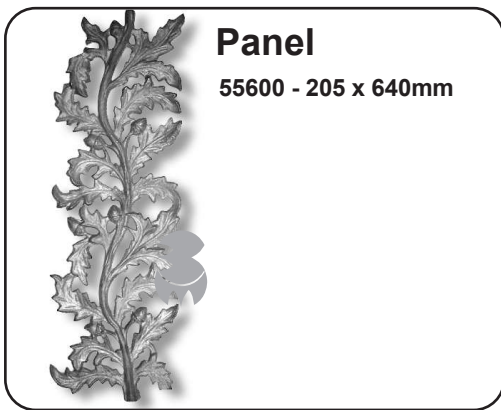

Iron Casting: Group 5 - Balustrade Panels

Iron Casting: Group 5 - Balustrade Panels

Iron Casting: Group 5 - Balustrade Panels

Panel
55548 - 260 x 570mm

Panel
55553 - 145 x 690mm

Panel
55554 - 315 x 700mm

Panel
55559 - 185 x 720mm