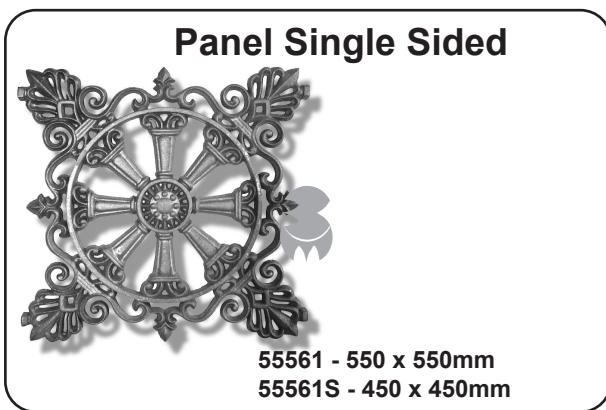

Iron Casting: Group 5 - Balustrade Panels

Iron Casting: Group 5 - Balustrade Panels

Iron Casting: Group 5 - Balustrade Panels

Panel
55548 - 260 x 570mm

Panel
55553 - 145 x 690mm

Panel
55554 - 315 x 700mm

Panel
55559 - 185 x 720mm

Panel Single Sided

55561 - 550 x 550mm
55561S - 450 x 450mm

Baluster
55507 - 120 x 735

Divider
55581 - 275 x 410

Baluster
55547 - 480 x 715mm

Iron Casting: Group 5 - Balustrade Panels

Baluster

55565 - 365 x 730mm