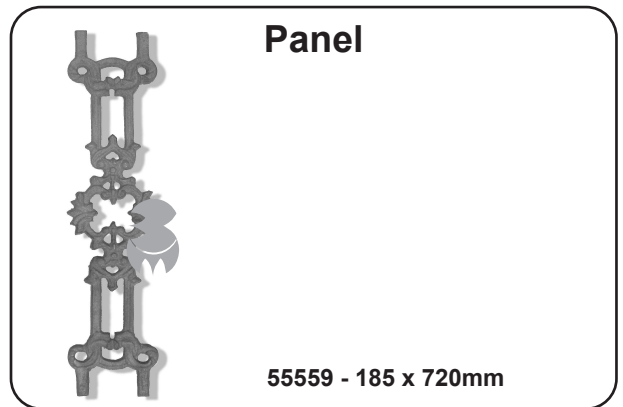

Iron Casting: Group 5 - Balustrade Panels

Iron Casting: Group 5 - Balustrade Panels

Iron Casting: Group 5 - Balustrade Panels

Panel
55548 - 260 x 570mm

Panel
55553 - 145 x 690mm

Panel
55554 - 315 x 700mm

Panel
55559 - 185 x 720mm

Panel Single Sided

55561 - 550 x 550mm
55561S - 450 x 450mm

Baluster
55507 - 120 x 735

Divider
55581 - 275 x 410

Baluster
55547 - 480 x 715mm

Iron Casting: Group 5 - Balustrade Panels

Baluster

55565 - 365 x 730mm