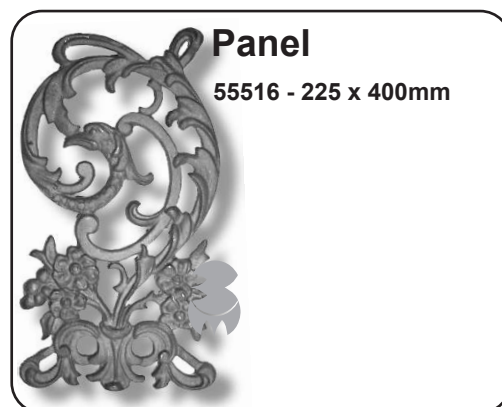

Iron Casting: Group 5 - Balustrade Panels

Iron Casting: Group 5 - Balustrade Panels

Iron Casting: Group 5 - Balustrade Panels

Panel
55548 - 260 x 570mm

Panel
55553 - 145 x 690mm

Panel
55554 - 315 x 700mm

Panel
55559 - 185 x 720mm

Panel Single Sided

55561 - 550 x 550mm
55561S - 450 x 450mm

Baluster
55507 - 120 x 735

Divider
55581 - 275 x 410

Baluster
55547 - 480 x 715mm

Iron Casting: Group 5 - Balustrade Panels

Baluster

55565 - 365 x 730mm