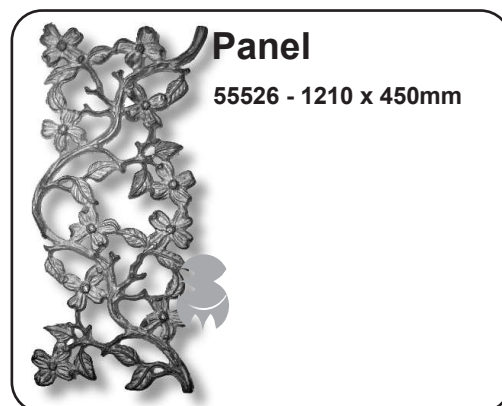

Iron Casting: Group 5 - Balustrade Panels

Iron Casting: Group 5 - Balustrade Panels

Iron Casting: Group 5 - Balustrade Panels

Panel
55548 - 260 x 570mm

Panel
55553 - 145 x 690mm

Panel
55554 - 315 x 700mm

Panel
55559 - 185 x 720mm

Panel Single Sided

55561 - 550 x 550mm
55561S - 450 x 450mm

Baluster
55507 - 120 x 735

Divider
55581 - 275 x 410

Baluster
55547 - 480 x 715mm

Iron Casting: Group 5 - Balustrade Panels

Baluster

55565 - 365 x 730mm