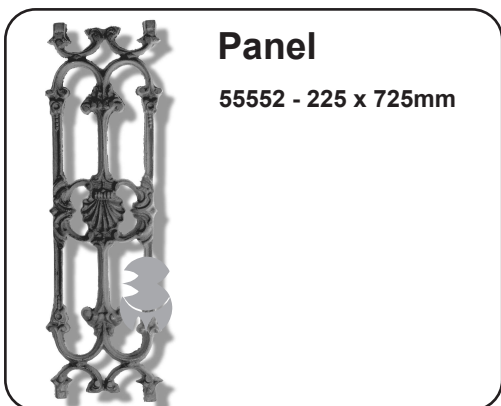

Iron Casting: Group 5 - Balustrade Panels

Iron Casting: Group 5 - Balustrade Panels

Iron Casting: Group 5 - Balustrade Panels

Panel
55548 - 260 x 570mm

Panel
55553 - 145 x 690mm

Panel
55554 - 315 x 700mm

Panel
55559 - 185 x 720mm

Panel Single Sided

55561 - 550 x 550mm
55561S - 450 x 450mm

Baluster
55507 - 120 x 735

Divider
55581 - 275 x 410

Baluster
55547 - 480 x 715mm

Iron Casting: Group 5 - Balustrade Panels

Baluster

55565 - 365 x 730mm