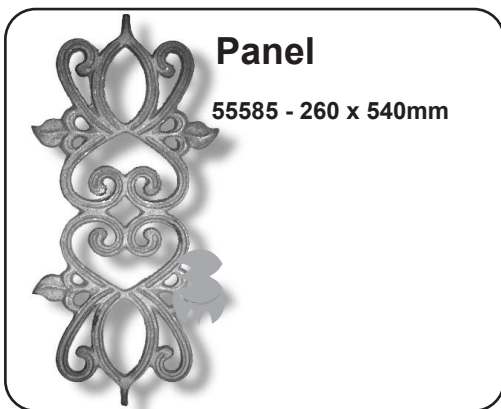

Iron Casting: Group 5 - Balustrade Panels

Iron Casting: Group 5 - Balustrade Panels

Iron Casting: Group 5 - Balustrade Panels

Panel
55548 - 260 x 570mm

Panel
55553 - 145 x 690mm

Panel
55554 - 315 x 700mm

Panel
55559 - 185 x 720mm

Panel Single Sided

55561 - 550 x 550mm
55561S - 450 x 450mm

Baluster
55507 - 120 x 735

Divider
55581 - 275 x 410

Baluster
55547 - 480 x 715mm

Iron Casting: Group 5 - Balustrade Panels

Baluster

55565 - 365 x 730mm