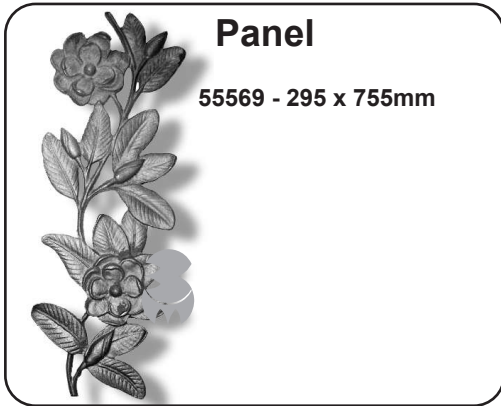

Iron Casting: Group 5 - Balustrade Panels

Iron Casting: Group 5 - Balustrade Panels

Iron Casting: Group 5 - Balustrade Panels

Panel
55548 - 260 x 570mm

Panel
55553 - 145 x 690mm

Panel
55554 - 315 x 700mm

Panel
55559 - 185 x 720mm