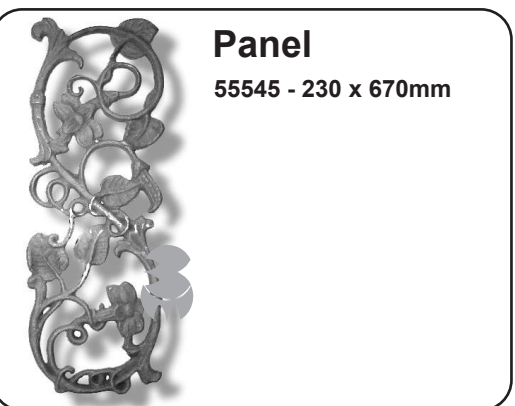

Iron Casting: Group 5 - Balustrade Panels

Iron Casting: Group 5 - Balustrade Panels

Iron Casting: Group 5 - Balustrade Panels

Panel
55548 - 260 x 570mm

Panel
55553 - 145 x 690mm

Panel
55554 - 315 x 700mm

Panel
55559 - 185 x 720mm

Panel Single Sided

55561 - 550 x 550mm
55561S - 450 x 450mm

Baluster
55507 - 120 x 735

Divider
55581 - 275 x 410

Baluster
55547 - 480 x 715mm

Iron Casting: Group 5 - Balustrade Panels

Baluster

55565 - 365 x 730mm