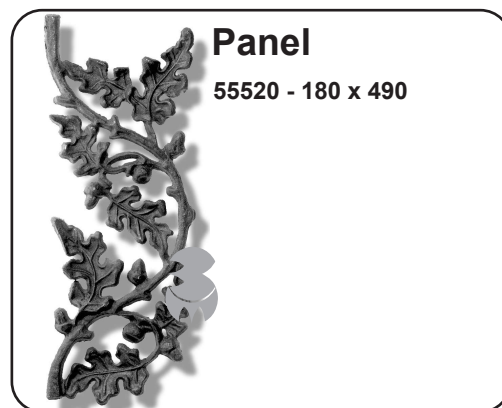

Iron Casting: Group 5 - Balustrade Panels

Iron Casting: Group 5 - Balustrade Panels

Iron Casting: Group 5 - Balustrade Panels

Panel
55548 - 260 x 570mm

Panel
55553 - 145 x 690mm

Panel
55554 - 315 x 700mm

Panel
55559 - 185 x 720mm