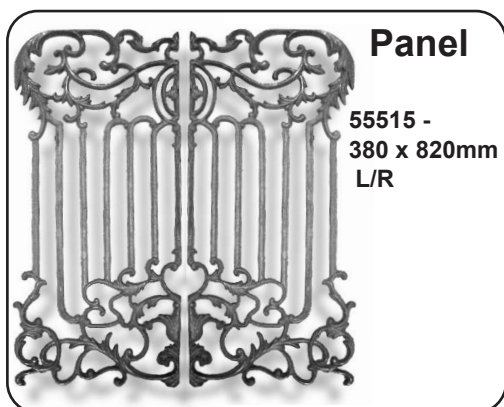

Iron Casting: Group 5 - Balustrade Panels

Iron Casting: Group 5 - Balustrade Panels

Iron Casting: Group 5 - Balustrade Panels

Panel
55548 - 260 x 570mm

Panel
55553 - 145 x 690mm

Panel
55554 - 315 x 700mm

Panel
55559 - 185 x 720mm

Panel Single Sided

55561 - 550 x 550mm
55561S - 450 x 450mm

Baluster
55507 - 120 x 735

Divider
55581 - 275 x 410

Baluster
55547 - 480 x 715mm

Iron Casting: Group 5 - Balustrade Panels

Baluster

55565 - 365 x 730mm