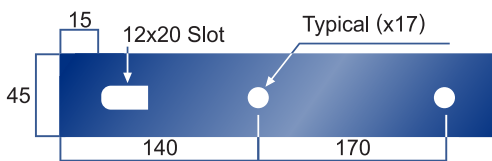

Height	1	2	3
1 200mm	200mm	805mm	195mm
1 500mm	200mm	1 105mm	195mm
1 800mm	300mm	1 300mm	200mm
2 100mm	300mm	1 550mm	250mm
2 400mm	2 400mm	1 850mm	250mm

SPECIFICATION

Pales

D - Profile

Spear Trident Bishop

- Spear** - 50 & 65 Cover
- Trident** - 50 & 65 Cover
- Bishop** - 50 Cover Only

Trident & Bishop available on request
Fishtail cannot be done with a trident top

Horizontal Cross Members

45 x 40 x 10 x 2.5 Lipped Angle (Std 3m section)