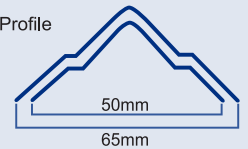

Height	1	2	3
1 200mm	200mm	805mm	195mm
1 500mm	200mm	1 105mm	195mm
1 800mm	300mm	1 300mm	200mm
2 100mm	300mm	1 550mm	250mm
2 400mm	2 400mm	1 850mm	250mm

SPECIFICATION

Pales

D - Profile

Spear Trident Bishop

- Spear** - 50 & 65 Cover
- Trident** - 50 & 65 Cover
- Bishop** - 50 Cover Only

Trident & Bishop available on request
Fishtail cannot be done with a trident top

Horizontal Cross Members

45 x 40 x 10 x 2.5 Lipped Angle (Std 3m section)