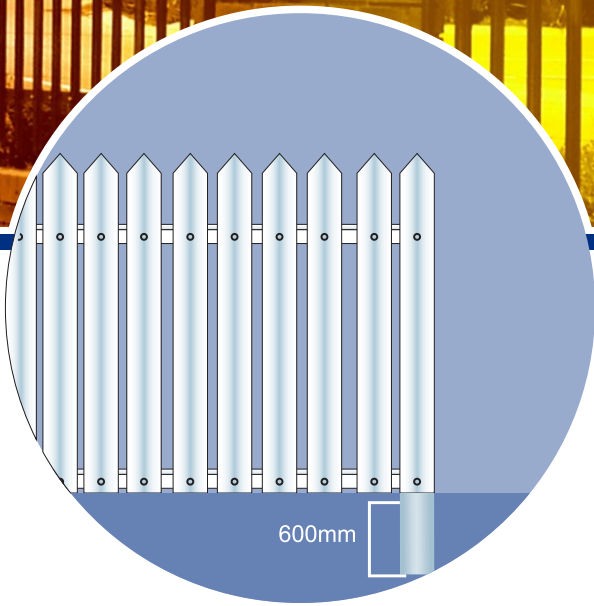

Height	1	2	3
1 200mm	200mm	805mm	195mm
1 500mm	200mm	1 105mm	195mm
1 800mm	300mm	1 300mm	200mm
2 100mm	300mm	1 550mm	250mm
2 400mm	2 400mm	1 850mm	250mm

SPECIFICATION

Pales

D - Profile

Spear Trident Bishop

- Spear** - 50 & 65 Cover
- Trident** - 50 & 65 Cover
- Bishop** - 50 Cover Only

Trident & Bishop available on request
Fishtail cannot be done with a trident top

Horizontal Cross Members

45 x 40 x 10 x 2.5 Lipped Angle (Std 3m section)

Posts

76 x 76 x 2.0mm Square Tubing
100 x 55 IPE Section

Fixtures

- 8 x 25mm Cup Sq Bolt
- 8mm Anti Vandal Sheer Nut
- Middle / End / Corner Post Brackets
- Fish Plates
- Wall Pins
- Fibre Glass - Post Caps