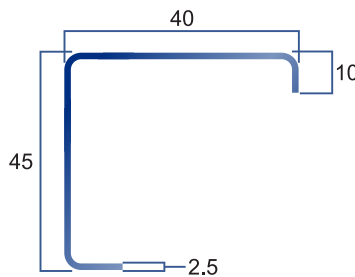

Height	1	2	3
1 200mm	200mm	805mm	195mm
1 500mm	200mm	1 105mm	195mm
1 800mm	300mm	1 300mm	200mm
2 100mm	300mm	1 550mm	250mm
2 400mm	2 400mm	1 850mm	250mm

SPECIFICATION

Pales

D - Profile

Spear Trident Bishop

- Spear** - 50 & 65 Cover
- Trident** - 50 & 65 Cover
- Bishop** - 50 Cover Only

Trident & Bishop available on request
Fishtail cannot be done with a trident top

Horizontal Cross Members

45 x 40 x 10 x 2.5 Lipped Angle (Std 3m section)

Posts

76 x 76 x 2.0mm Square Tubing
100 x 55 IPE Section

Fixtures

- 8 x 25mm Cup Sq Bolt
- 8mm Anti Vandal Sheer Nut
- Middle / End / Corner Post Brackets
- Fish Plates
- Wall Pins
- Fibre Glass - Post Caps